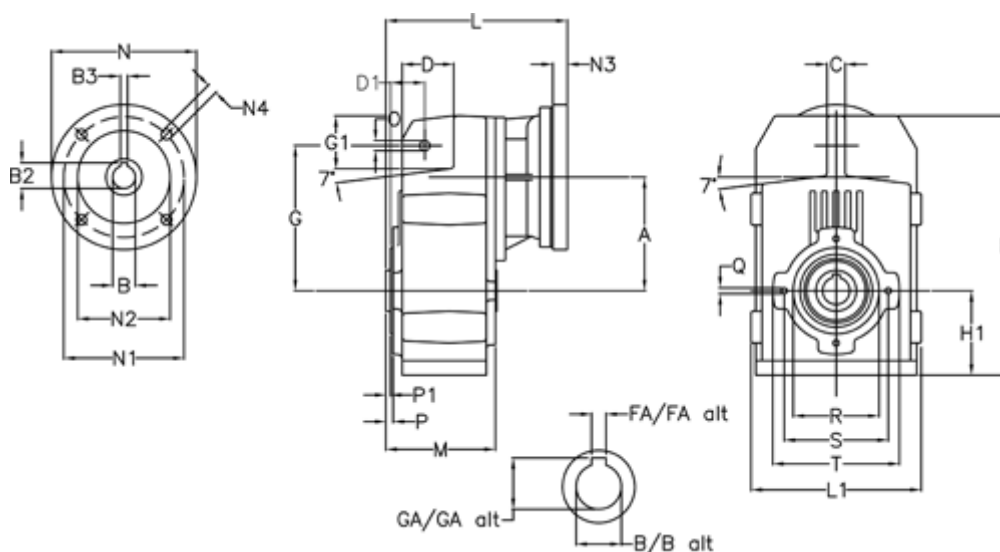

Article number: 29560300903240
 Description: Shaft mounted gear
 A312H35-9-P100B5

Measures

A = 150.50	FA = 10	M = 125.0	Q = M10x17
B = 35	G = 170	N = 250	R = 110
B1 = 28	G1 = 84.0	N1 = 215	S = 130
B2 = 31.3	GA = 38.3	N2 = 180	T = 150
B3 = 8	H = 326.0	N4 = M12x16	
C = 20	H1 = 102.0	O = 13	
D = 68.0	L = 255.0	P = 6.5	
D1 = 54.0	L1 = 210	P1 = 3.5	